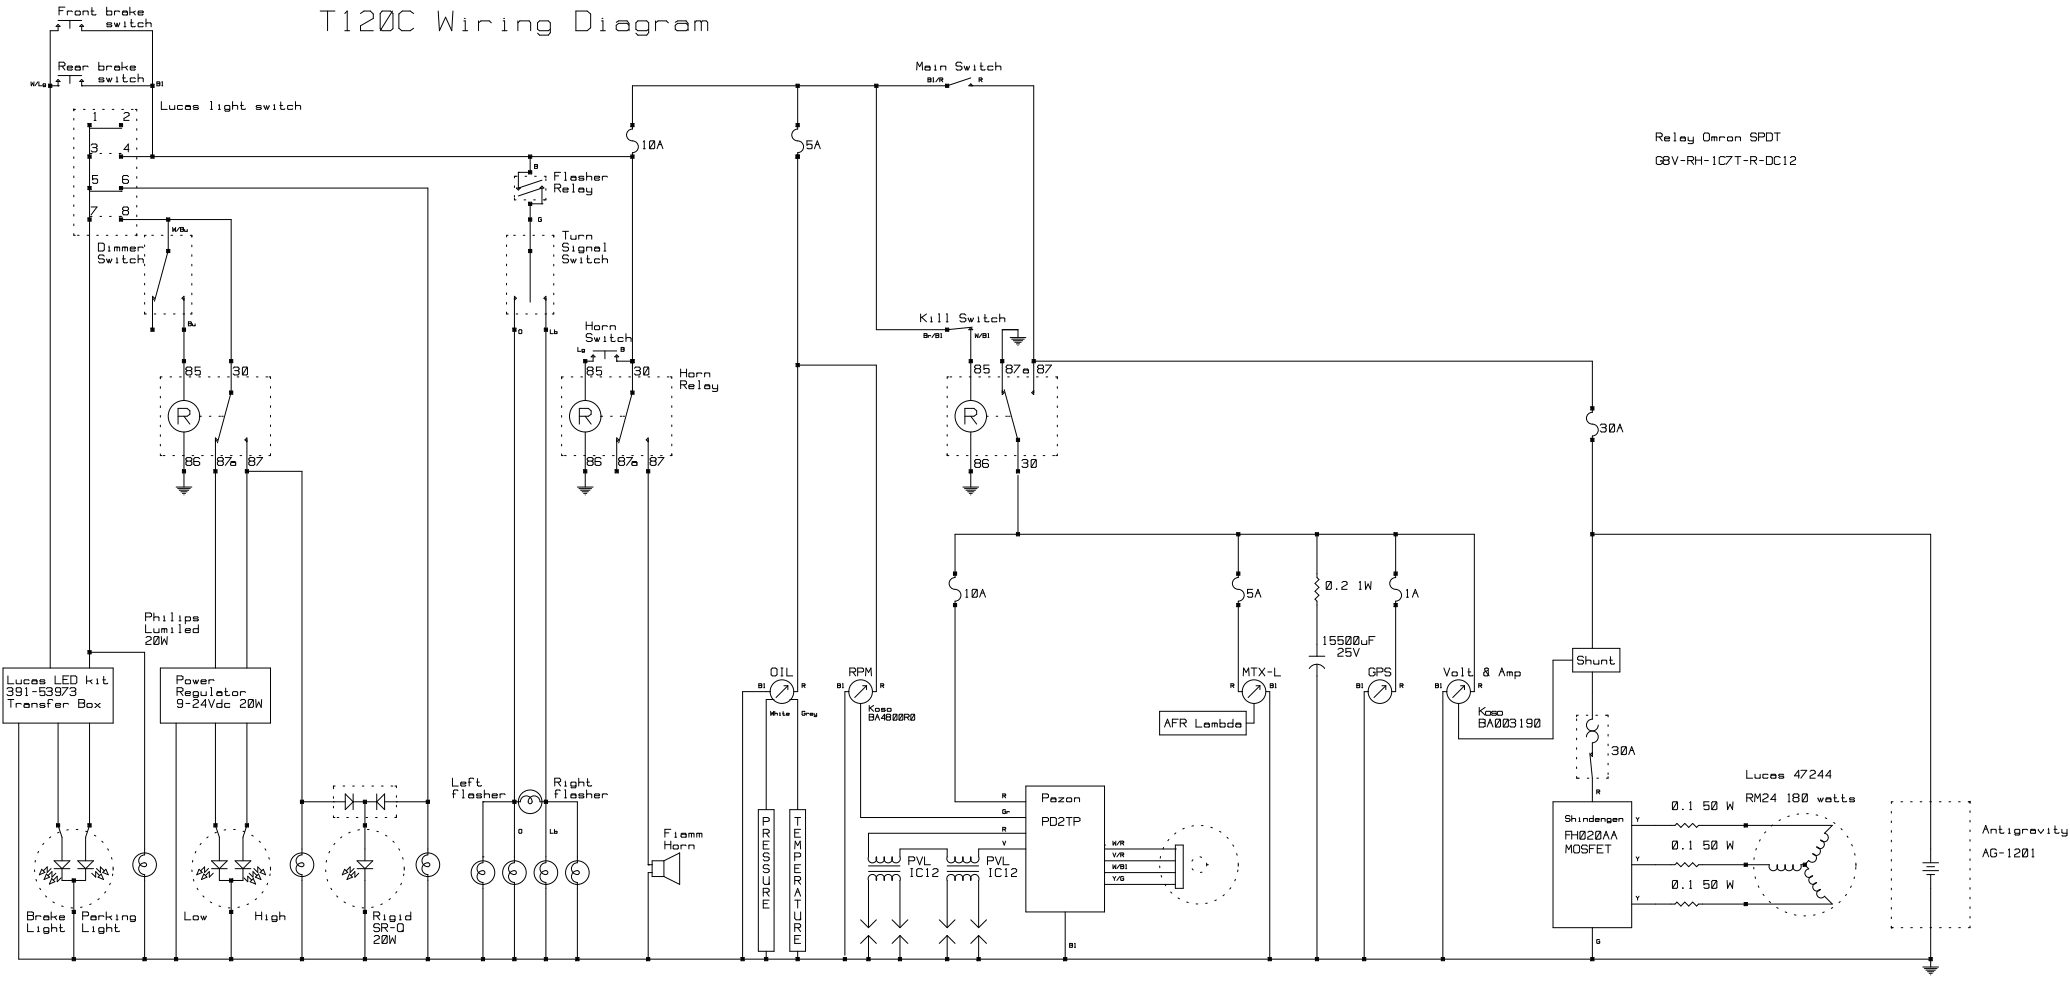

T120C Wiring Diagram

Relay Omron SPDT
GBV-RH-1C7T-R-DC12

Antigravity
AG-1201